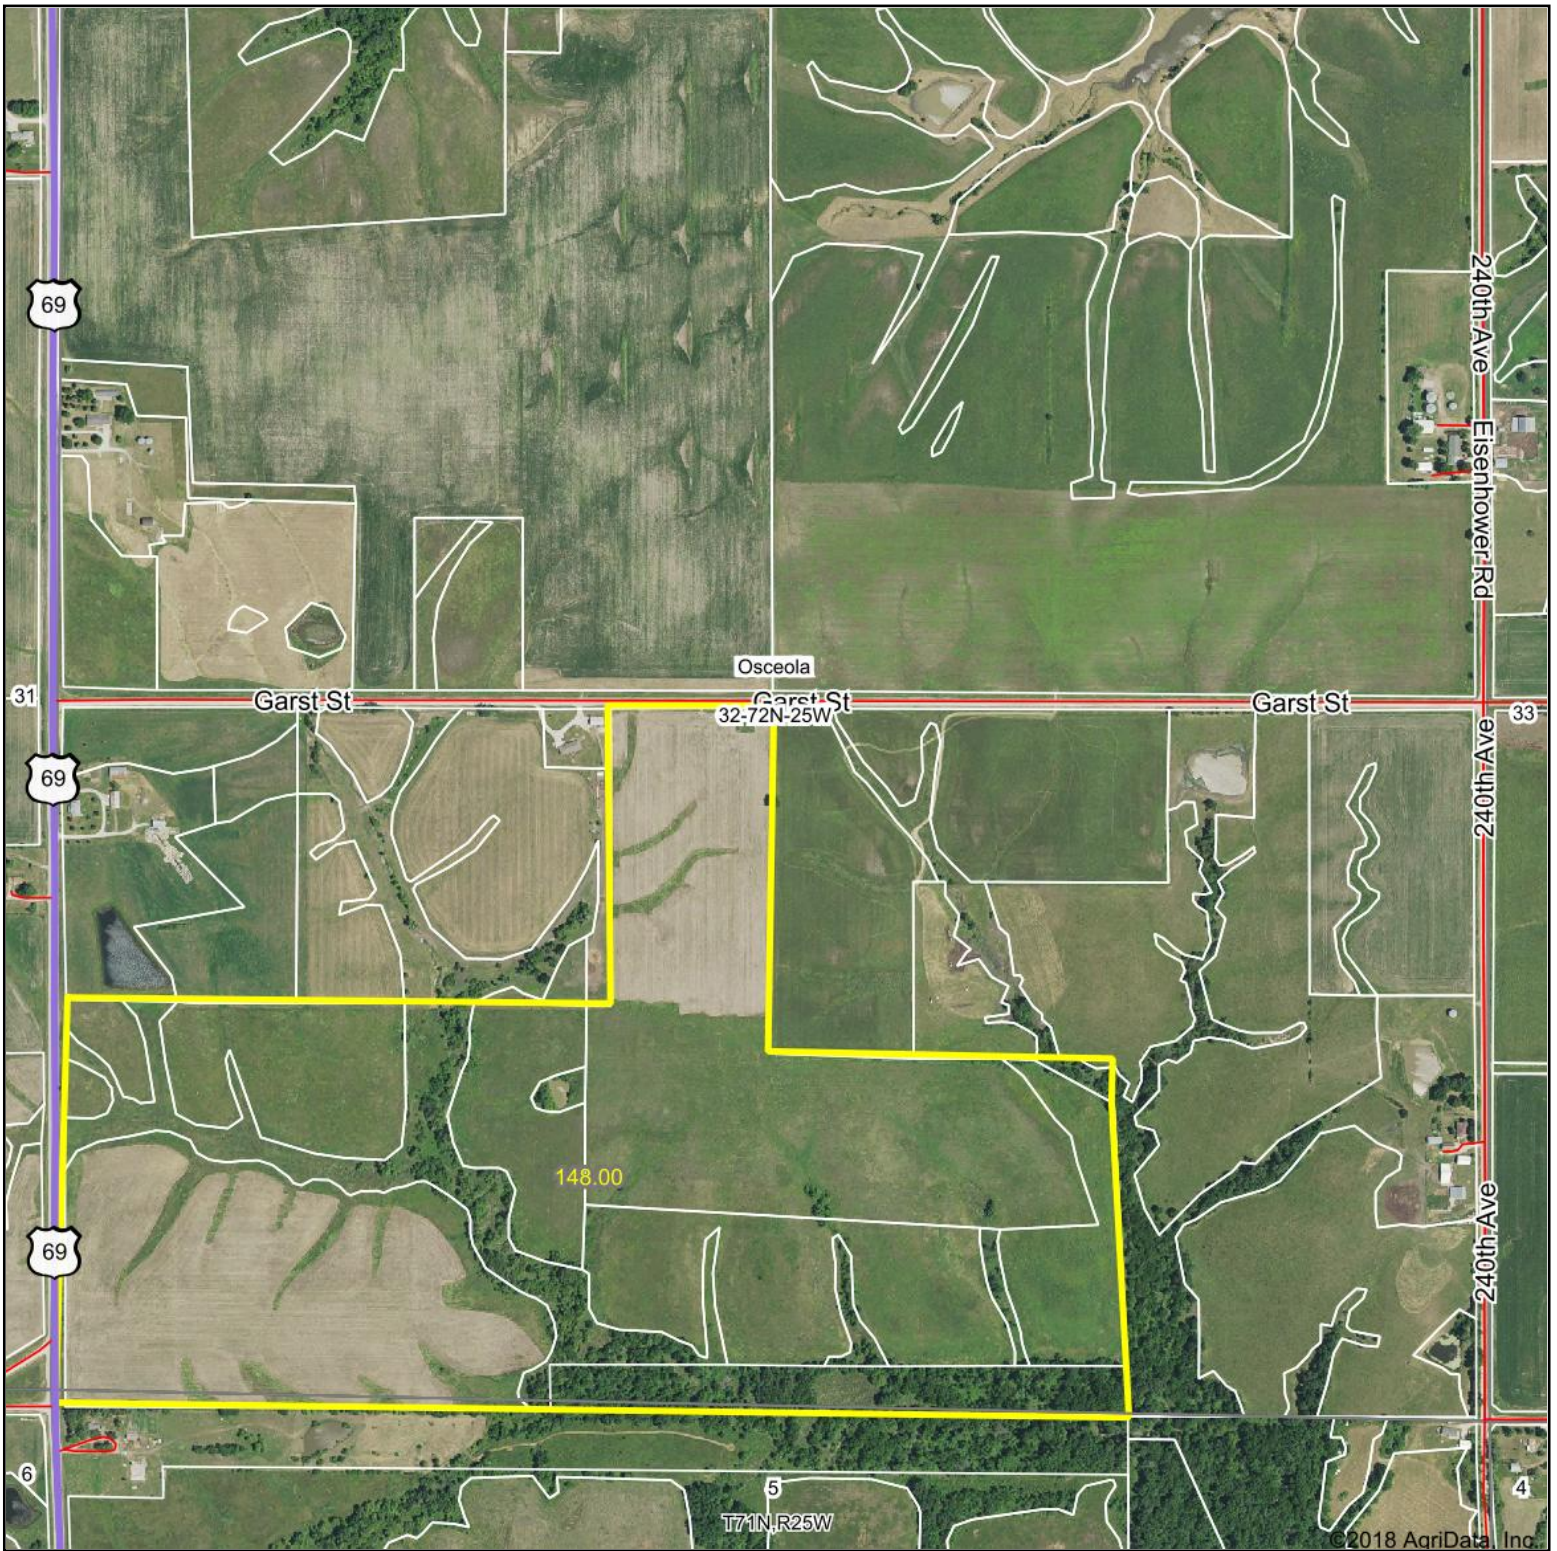

Aerial Map

map center: 40° 59' 35.85, -93° 45' 34.79

Maps Provided By:

CUSTOMIZED ONLINE MAPPING
© AgriData, Inc. 2018 www.AgrIDataInc.com

32-72N-25W
Clarke County
Iowa

9/4/2018