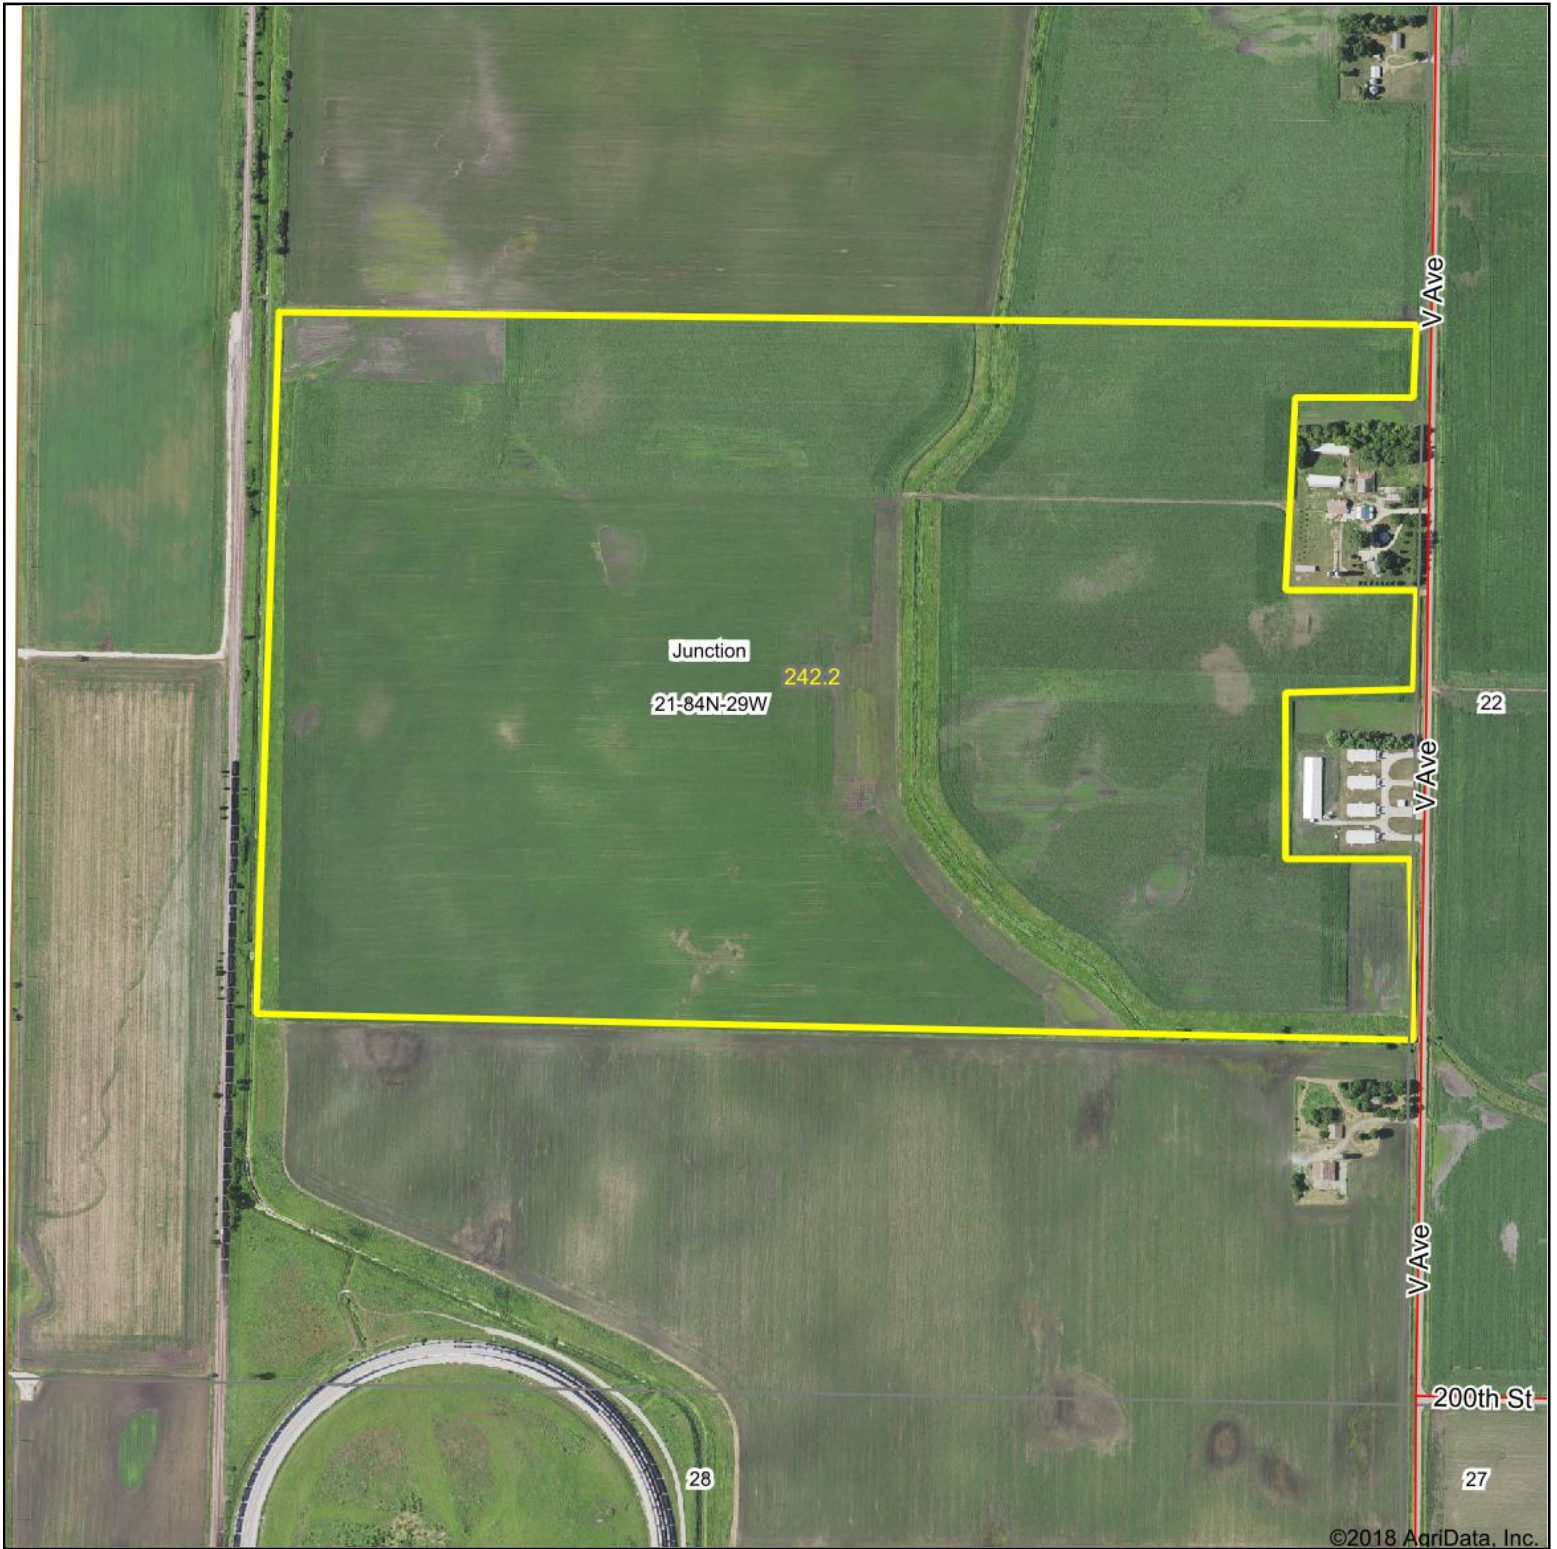

Aerial Map

©2018 AgriData, Inc.

map center: 42° 4' 11.56, -94° 13' 54.65

Maps Provided By:

CUSTOMIZED ONLINE MAPPING
© AgriData, Inc. 2018 www.AgriDataInc.com

21-84N-29W
Greene County
Iowa

2/16/2018