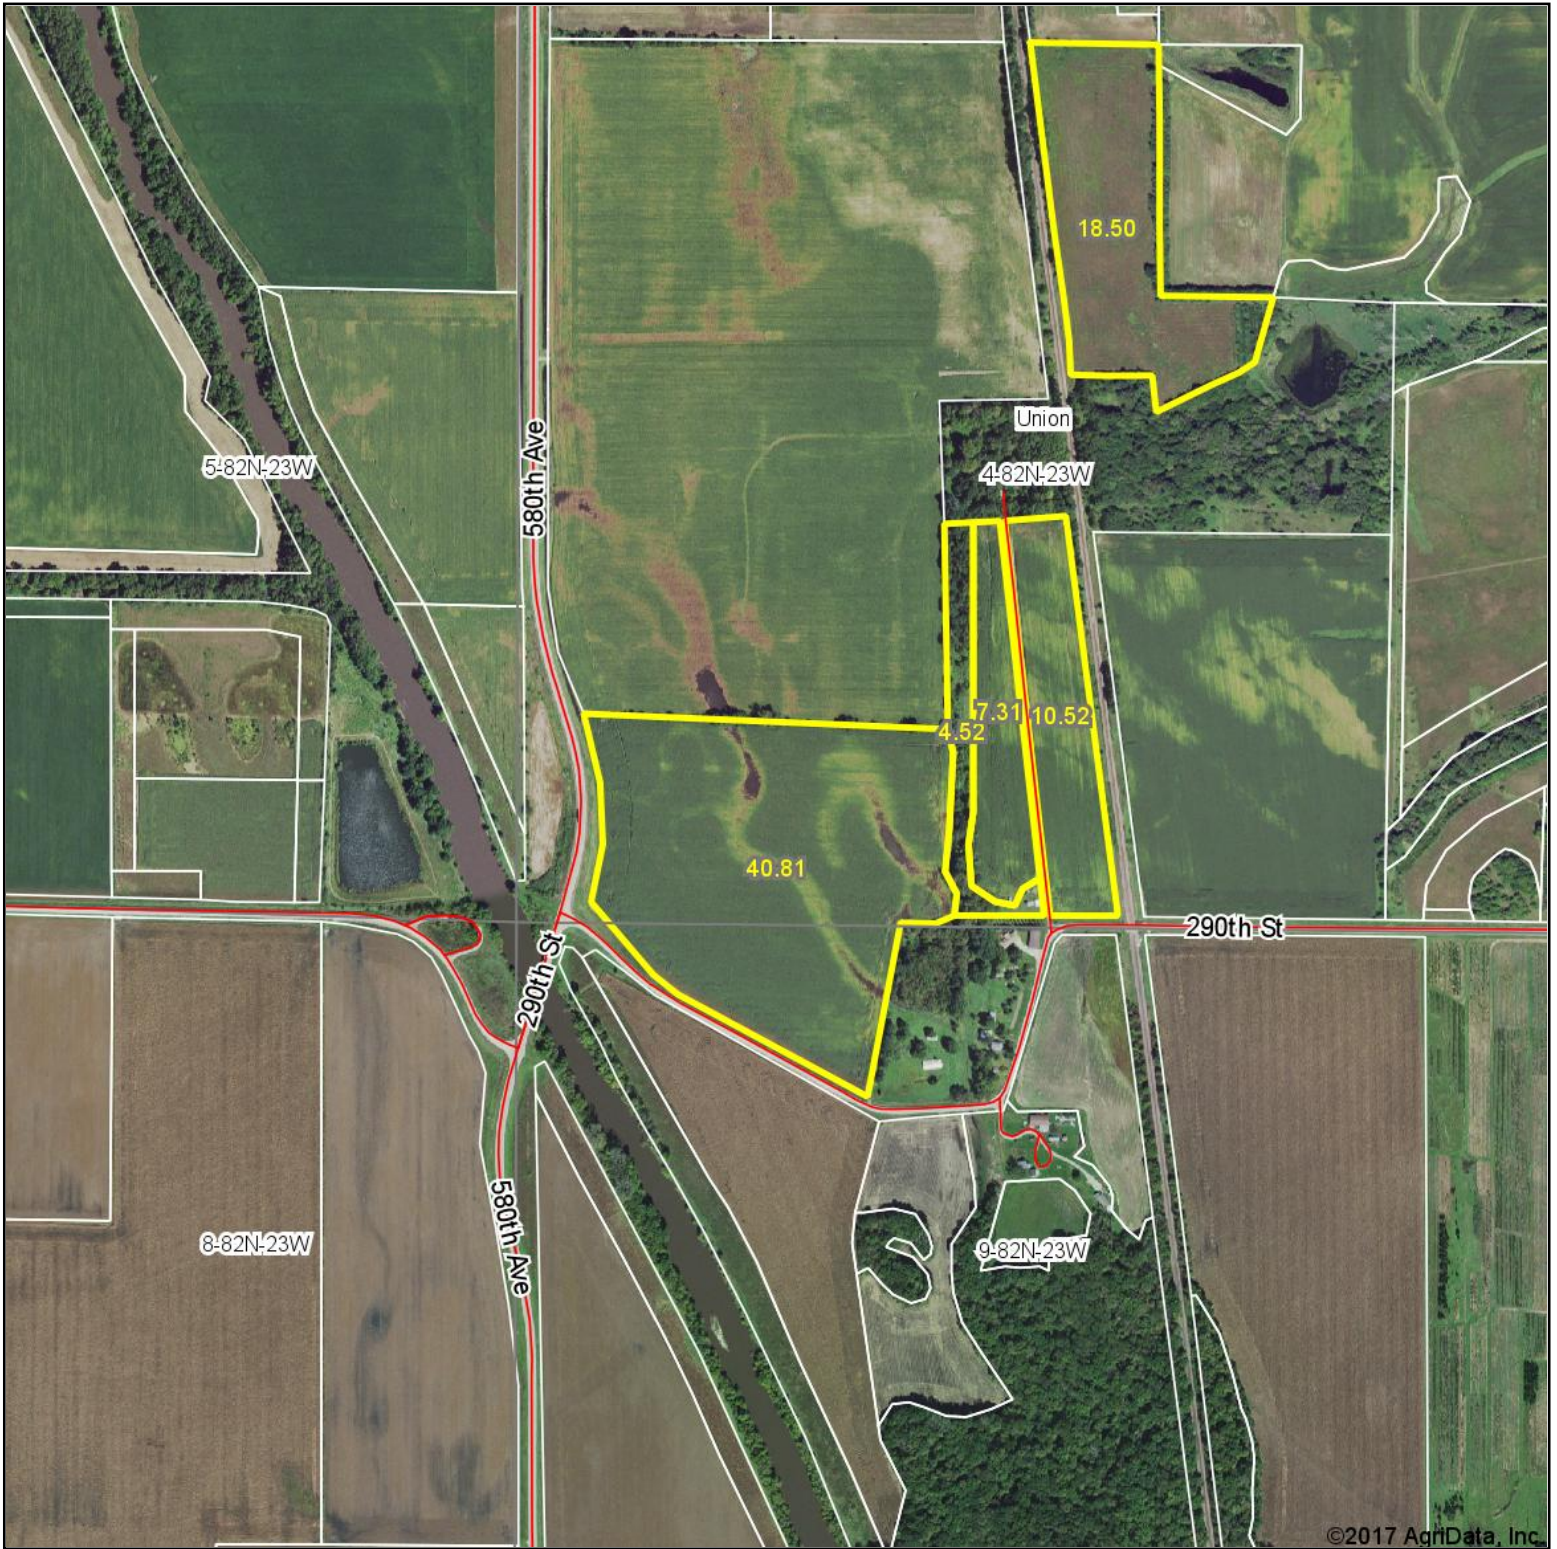

Aerial Map

map center: 41° 56' 14.76, -93° 32' 14.33

Maps Provided By:

CUSTOMIZED ONLINE MAPPING
© AgriData, Inc. 2017 www.AgriDataInc.com

4-82N-23W
Story County
Iowa

2/13/2017