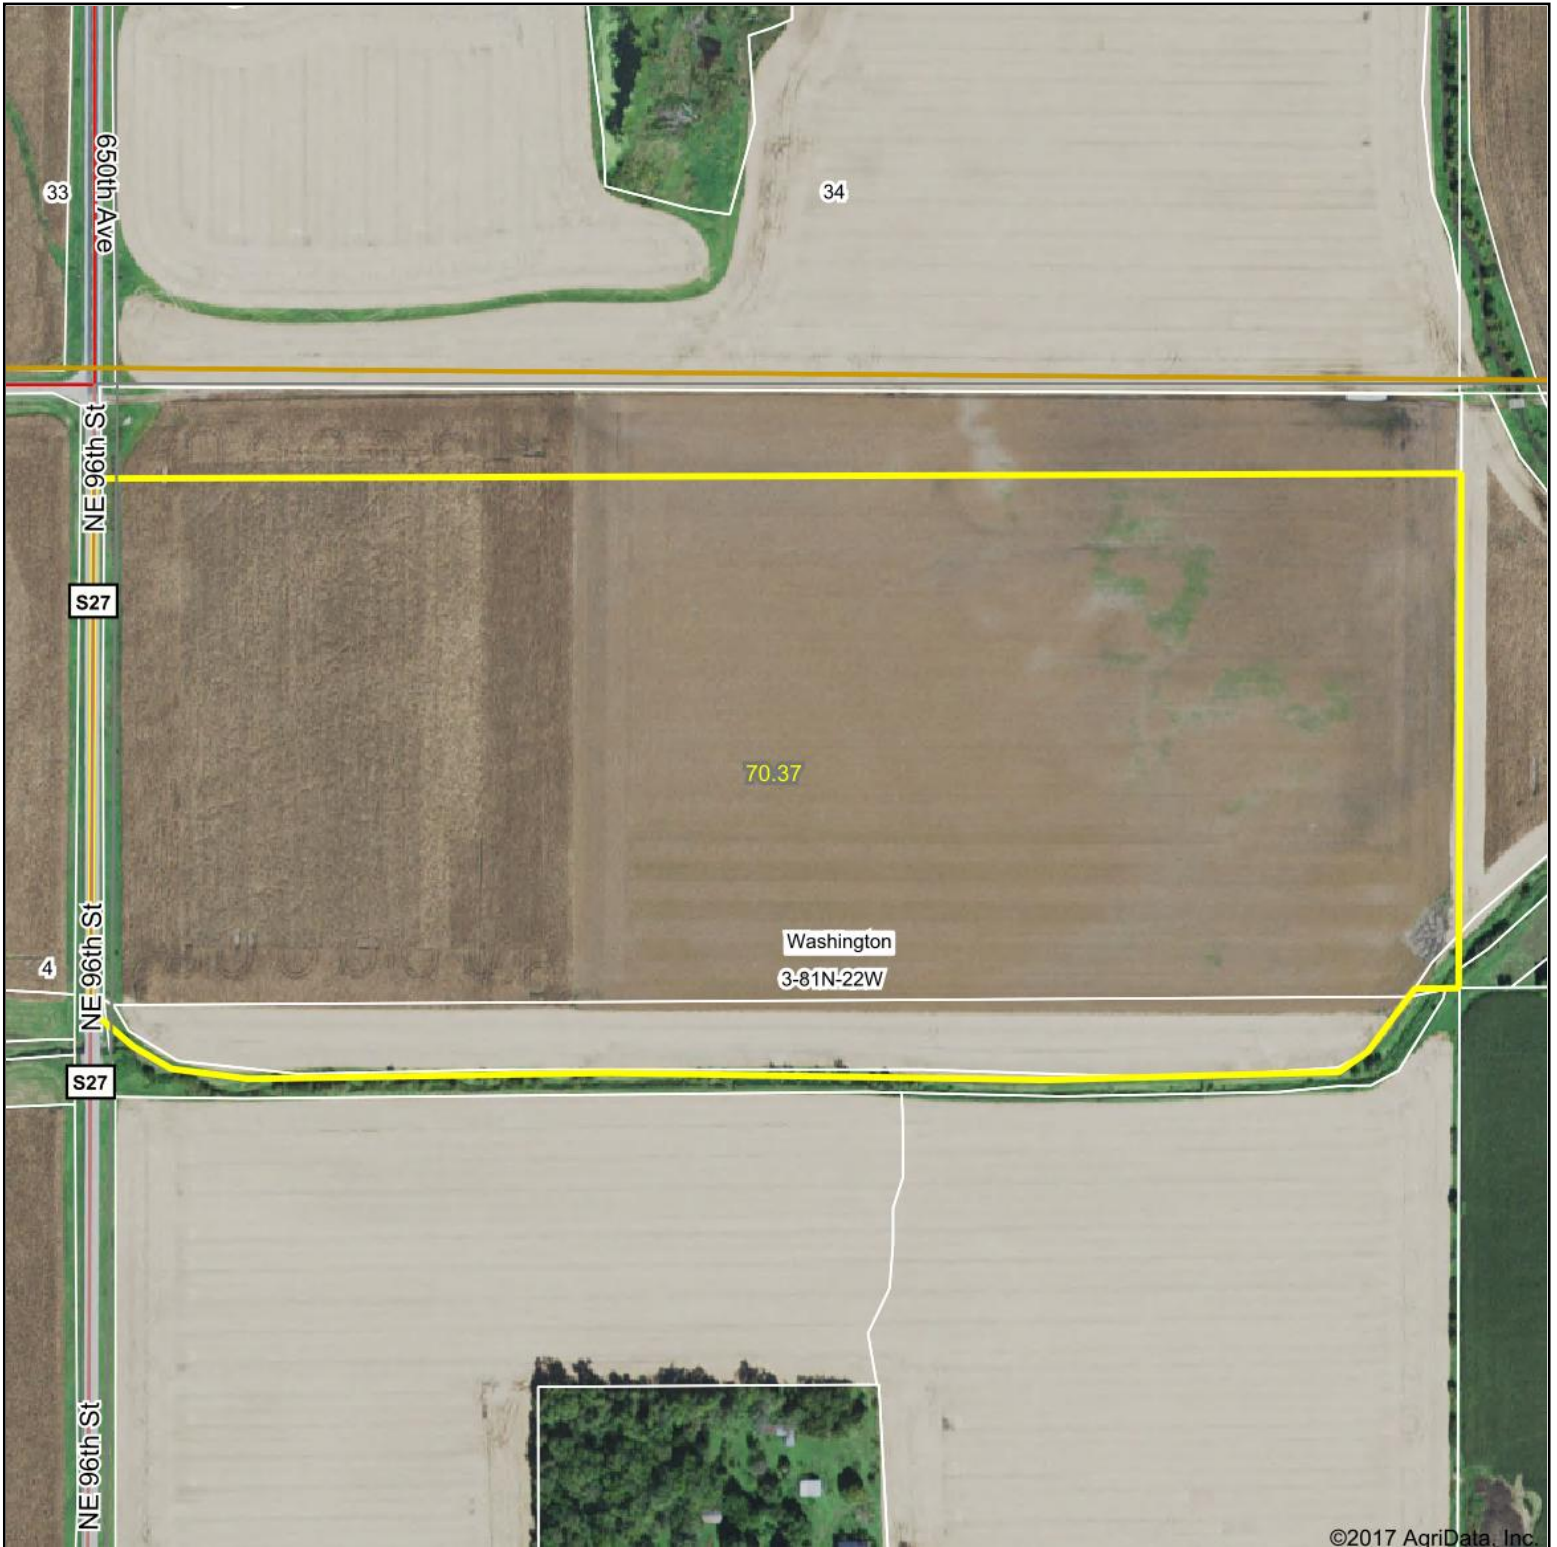

Aerial Map

©2017 AgriData, Inc.

map center: 41° 51' 39.9, -93° 24' 4.26

Maps Provided By:

CUSTOMIZED ONLINE MAPPING
© AgriData, Inc. 2017 www.AgriDataInc.com

3-81N-22W
Polk County
Iowa

9/26/2017