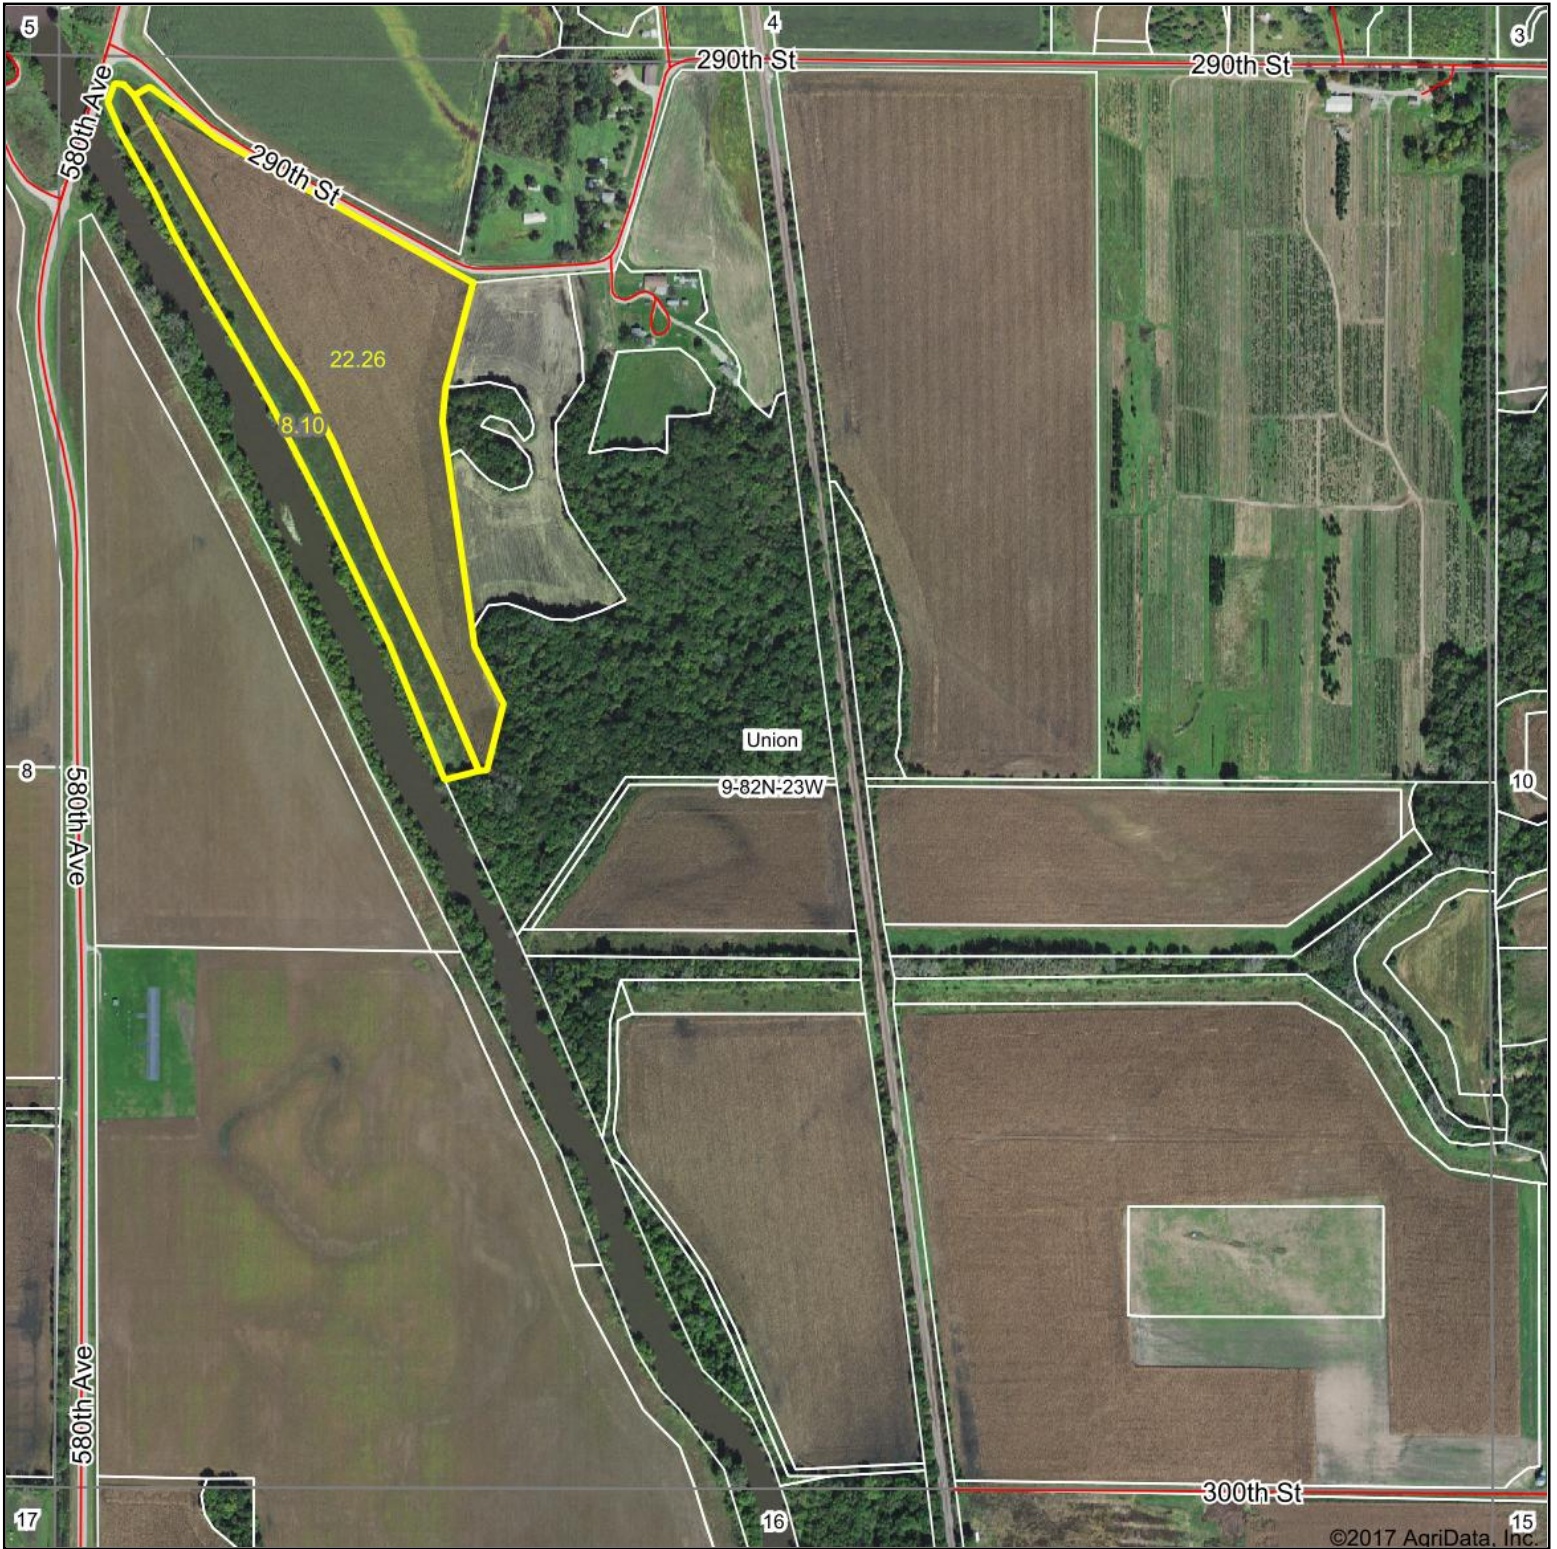

# Aerial Map

map center: 41° 55' 42.45, -93° 31' 53.49

Maps Provided By:  
  
CUSTOMIZED ONLINE MAPPING  
© AgriData, Inc. 2017      www.AgriDataInc.com

**9-82N-23W**  
**Story County**  
**Iowa**

10/31/2017