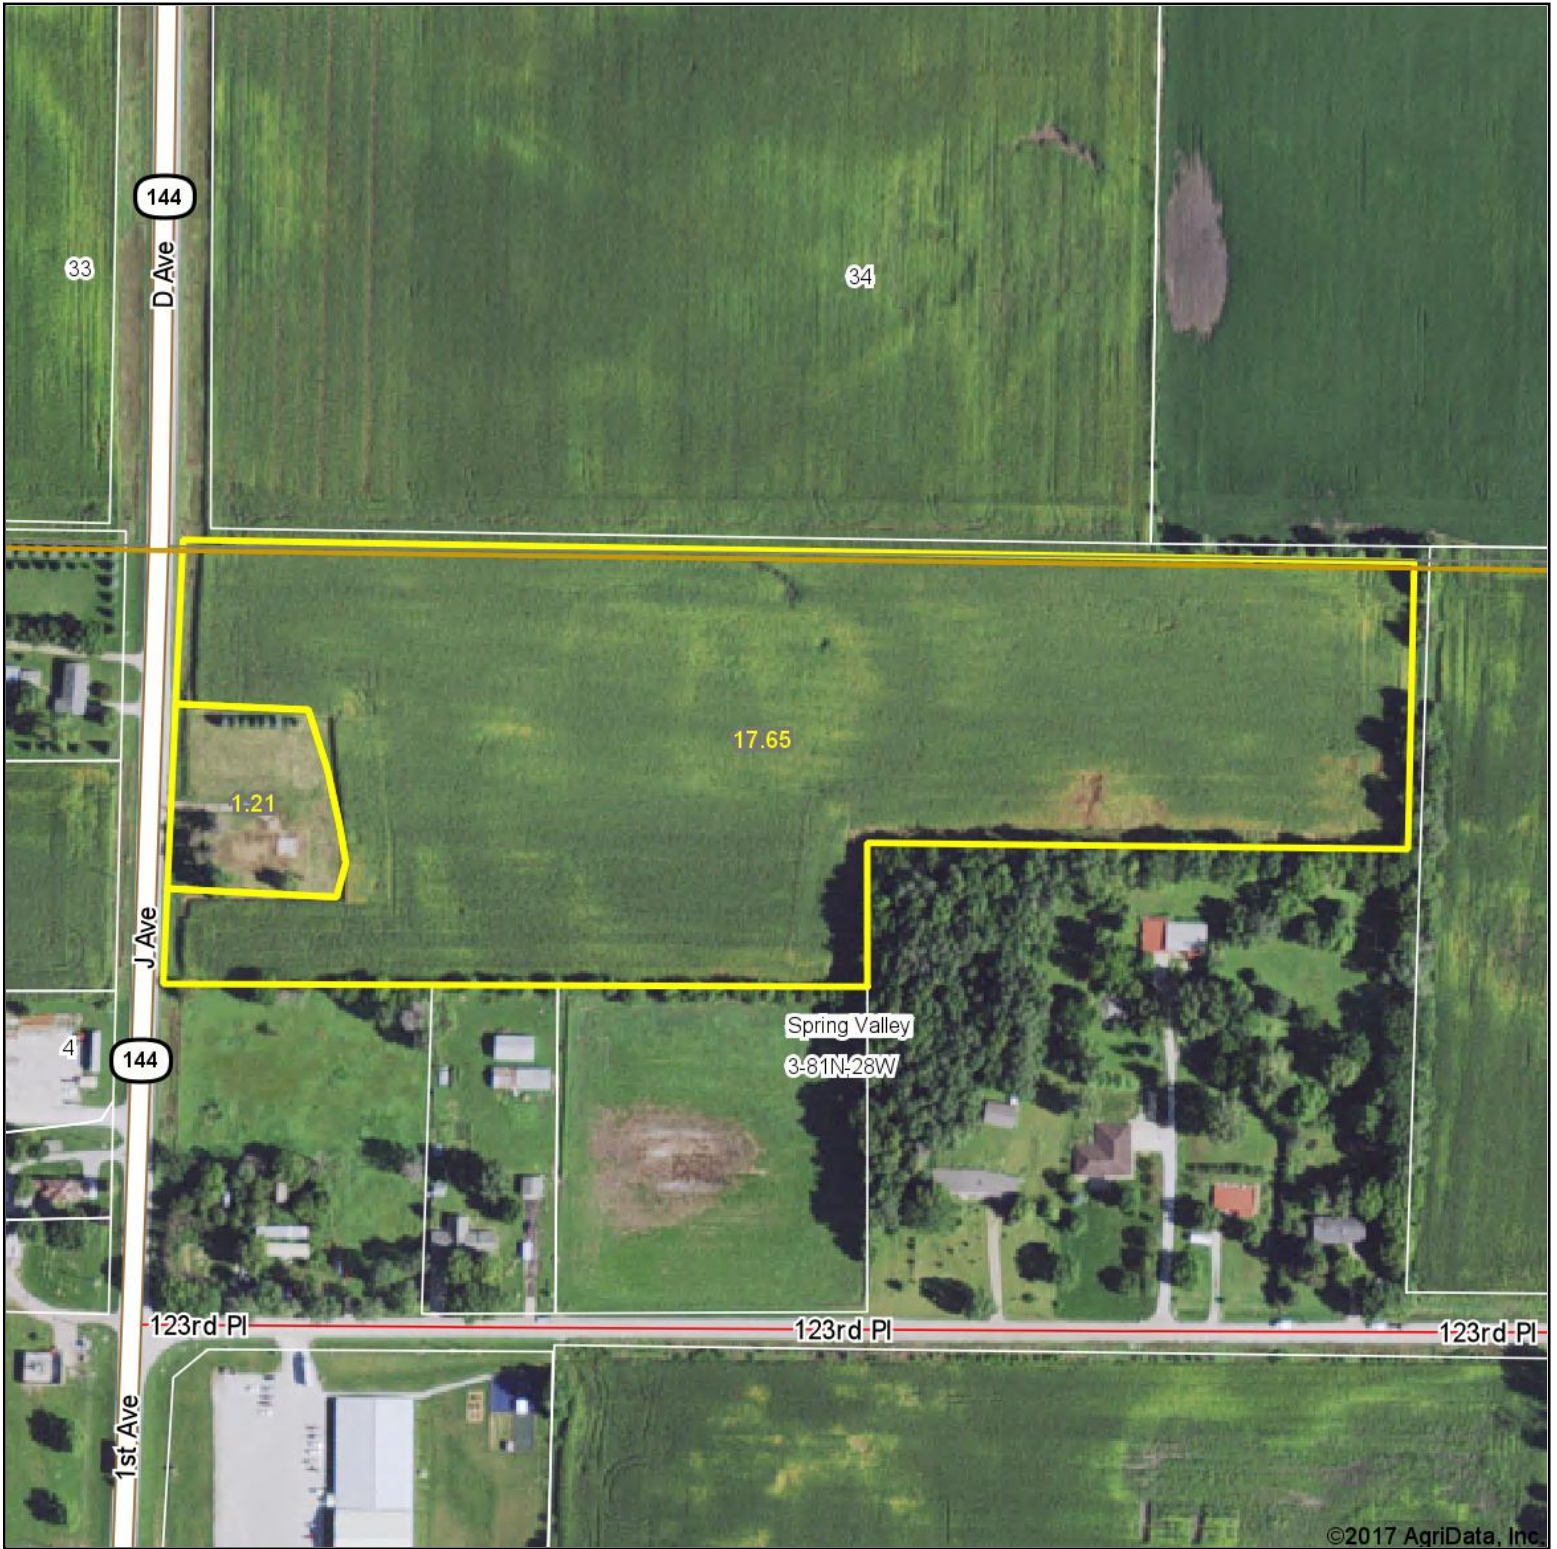

Aerial Map

map center: 41° 51' 44.37, -94° 6' 11.15

Maps Provided By:

CUSTOMIZED ONLINE MAPPING
© AgriData, Inc. 2017 www.AgriDataInc.com

3-81N-28W
Dallas County
Iowa

7/12/2017