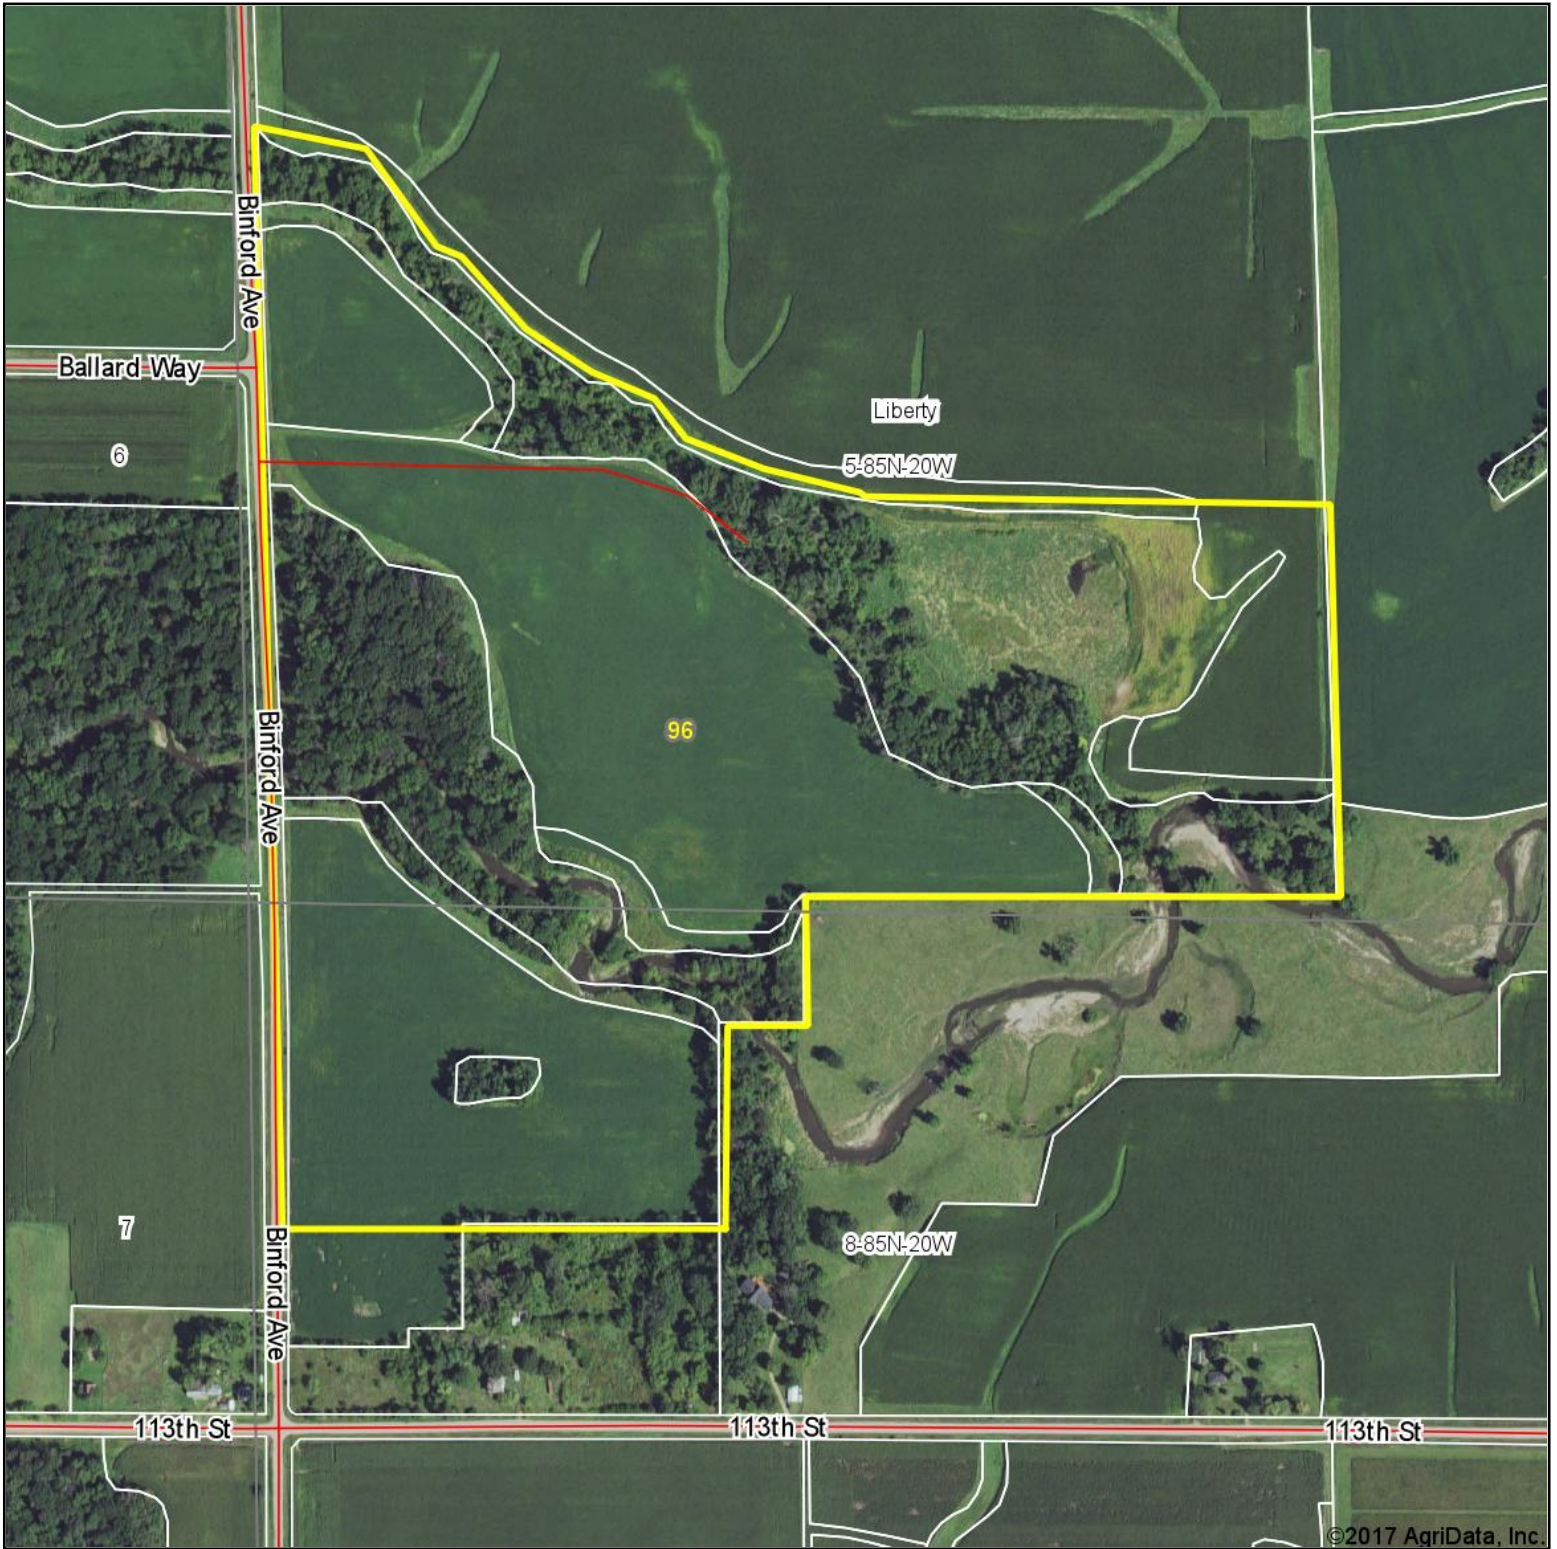

Aerial Map

©2017 AgriData, Inc.

map center: 42° 11' 43.23, -93° 12' 36.41

Maps Provided By:

CUSTOMIZED ONLINE MAPPING
© AgriData, Inc. 2017 www.AgriDataInc.com

5-85N-20W
Marshall County
Iowa

6/16/2017